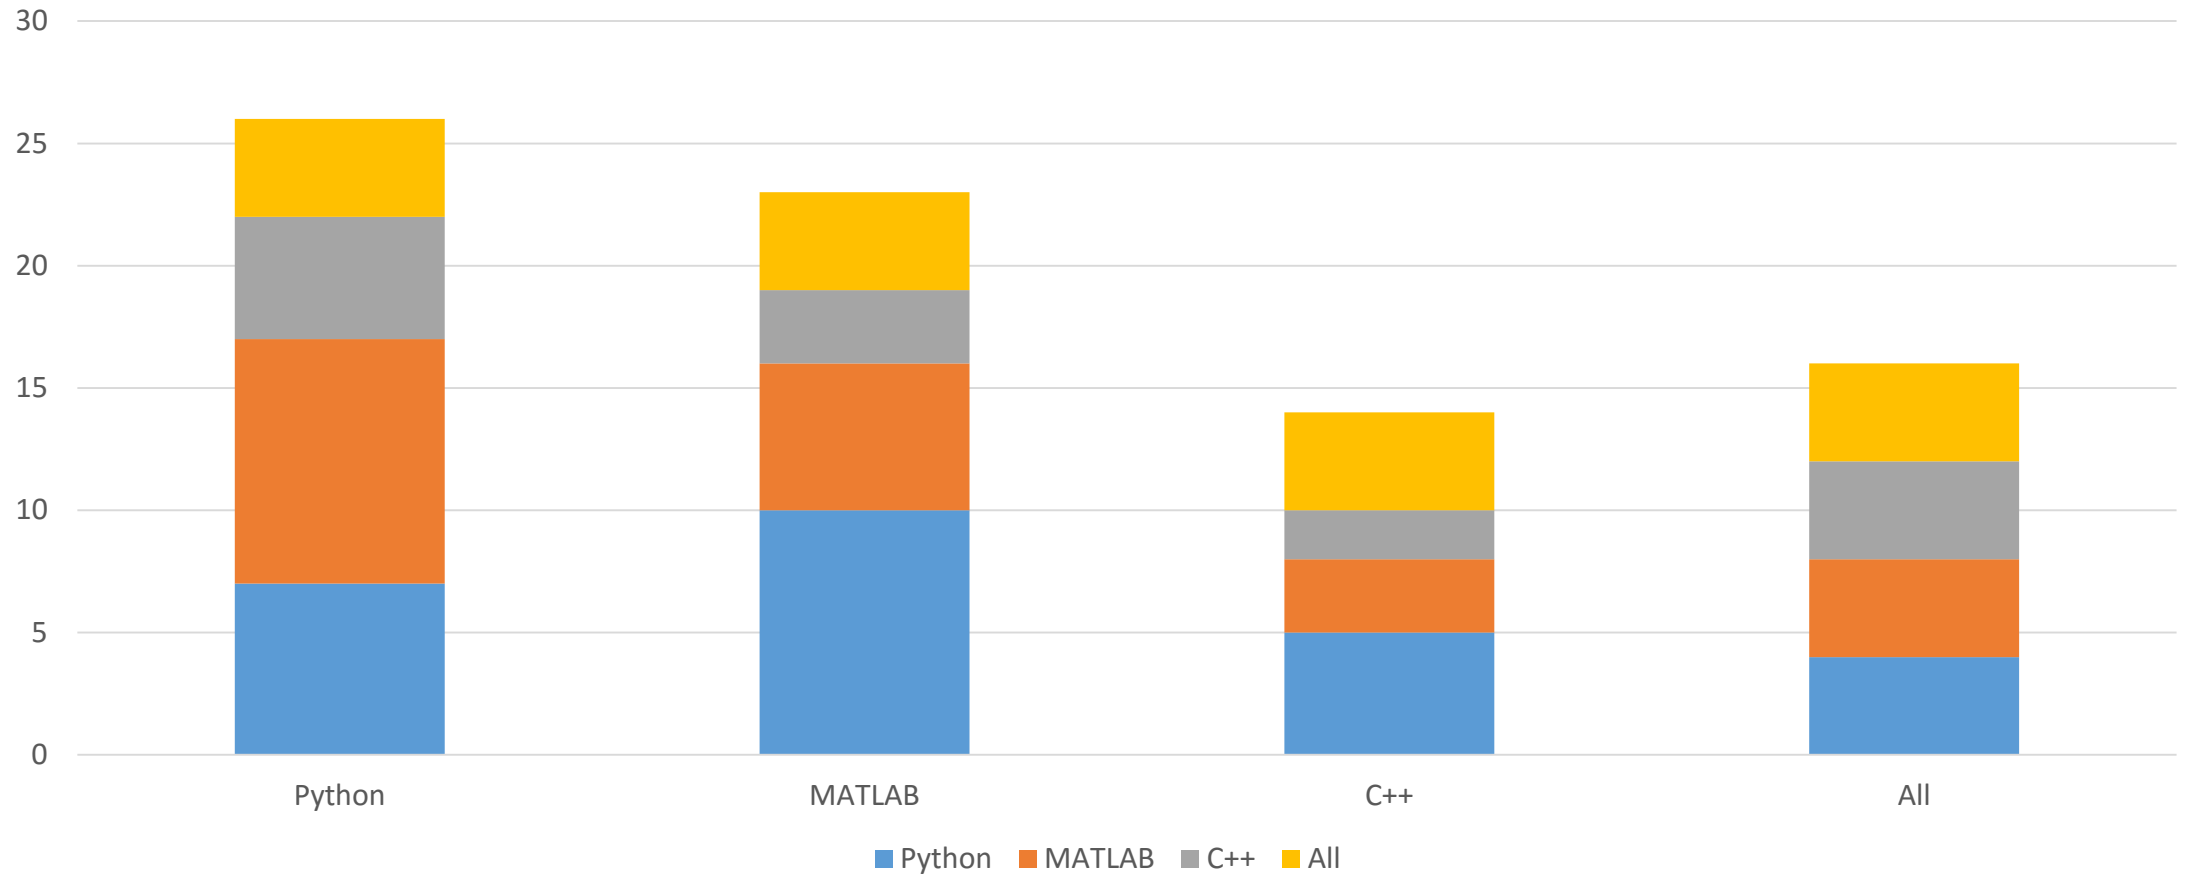

User Survey

Edoardo Pasca

03/12/2018

We are putting a lot of effort into supporting multiple OS. However, this is slowing down our progress and we would like to ask our potential user base on which system they are thinking to install and use our software.

What operating system would you potentially install SIRF onto?

Which language bindings would you be interested in?

What type of parallelism would you wish to exploit?