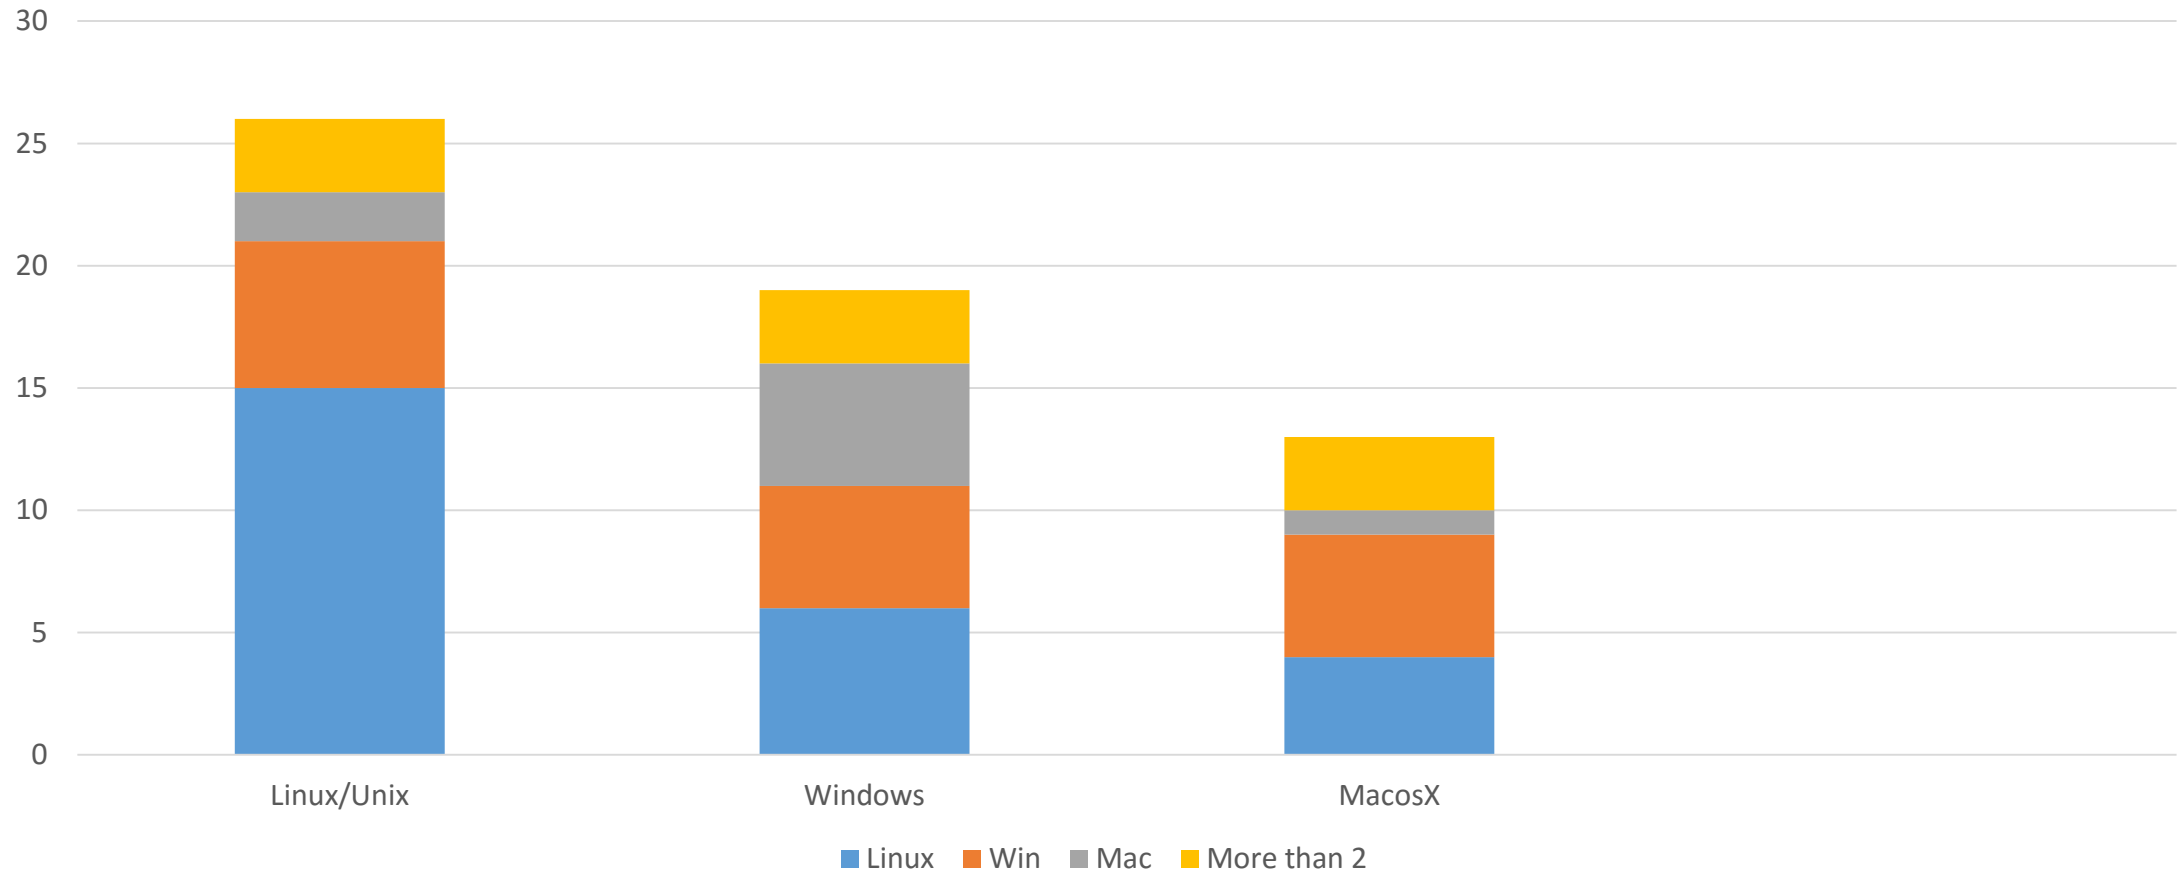

What operating system would you potentially install SIRF onto?

Which language bindings would you be interested in?

What type of parallelism would you wish to exploit?